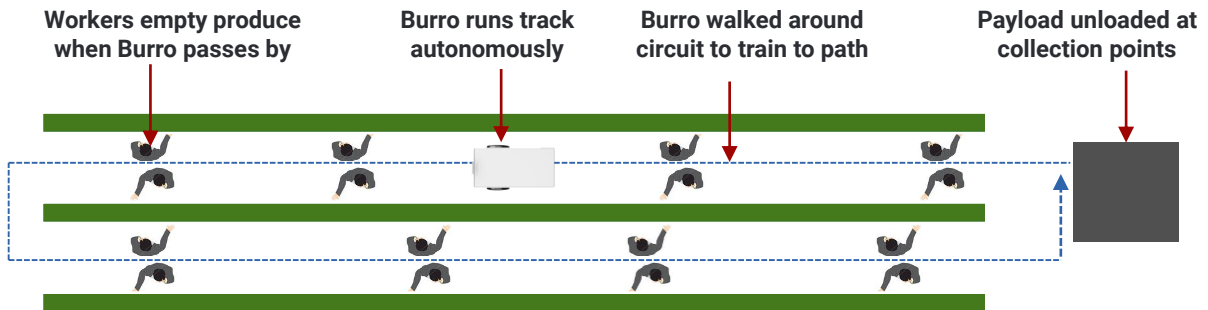

Virtual conveyor belt function